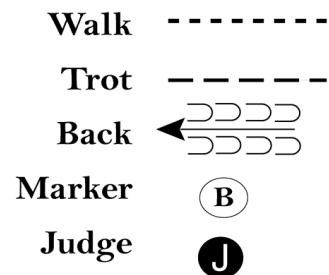

[S/1-33]

Pattern Provided by:
*CAROLYN RICE, CA; LORI GINGRICH, OH & DAREN
WRIGHT, OH*