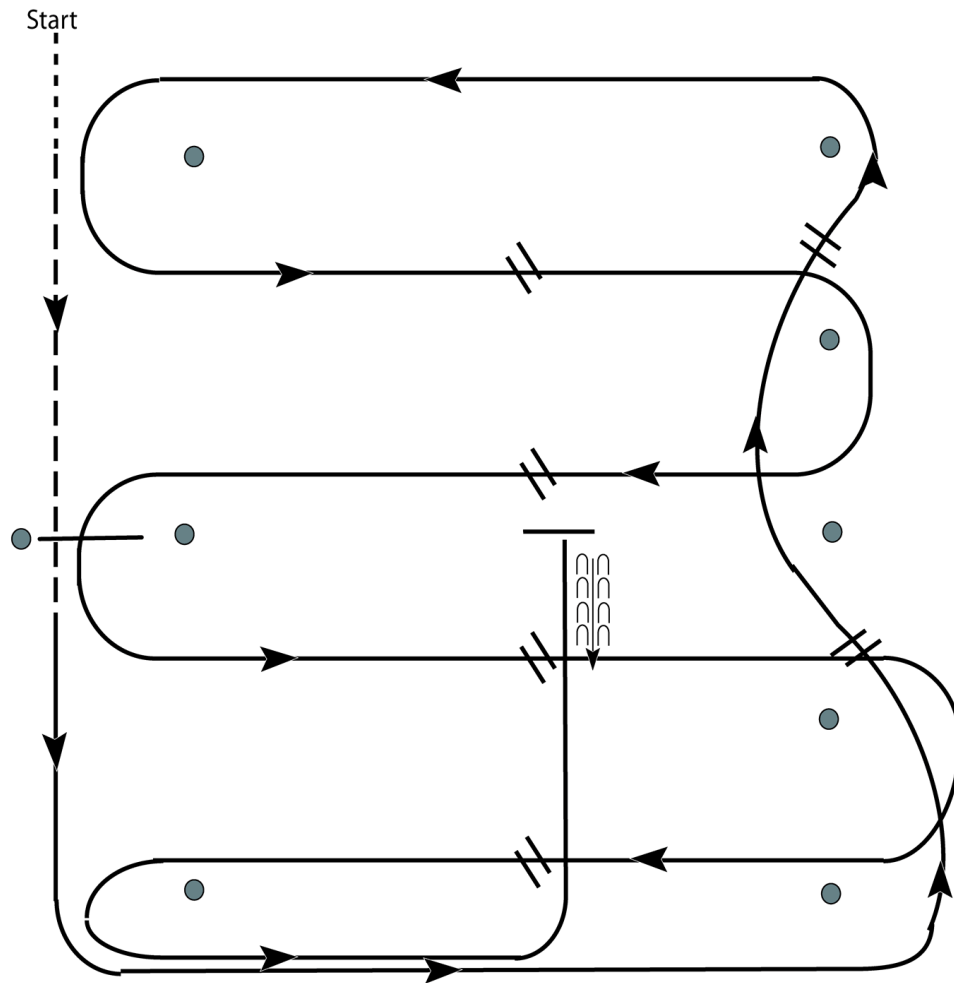

2019 AREA 1 SUNSATIONAL SUMMER CIRCUIT

WESTERN RIDING (OPEN, YOUTH & AMATEUR)

Show Date: SATURDAY, JULY 20, 2019

1. Walk at least 15' & jog over log.
2. Transition to left lead and lope around end.
3. First line change.
4. Second line change. Lope around end of arena
5. First crossing change.
6. Second crossing change.
7. Lope over log.
8. Third crossing change.
9. Fourth crossing change.
10. Lope up the center, stop and back.

[WR/GP-1]

Pattern Provided by:
*CAROLYN RICE, CA; LORI GINGRICH, OH & DAREN
WRIGHT, OH*