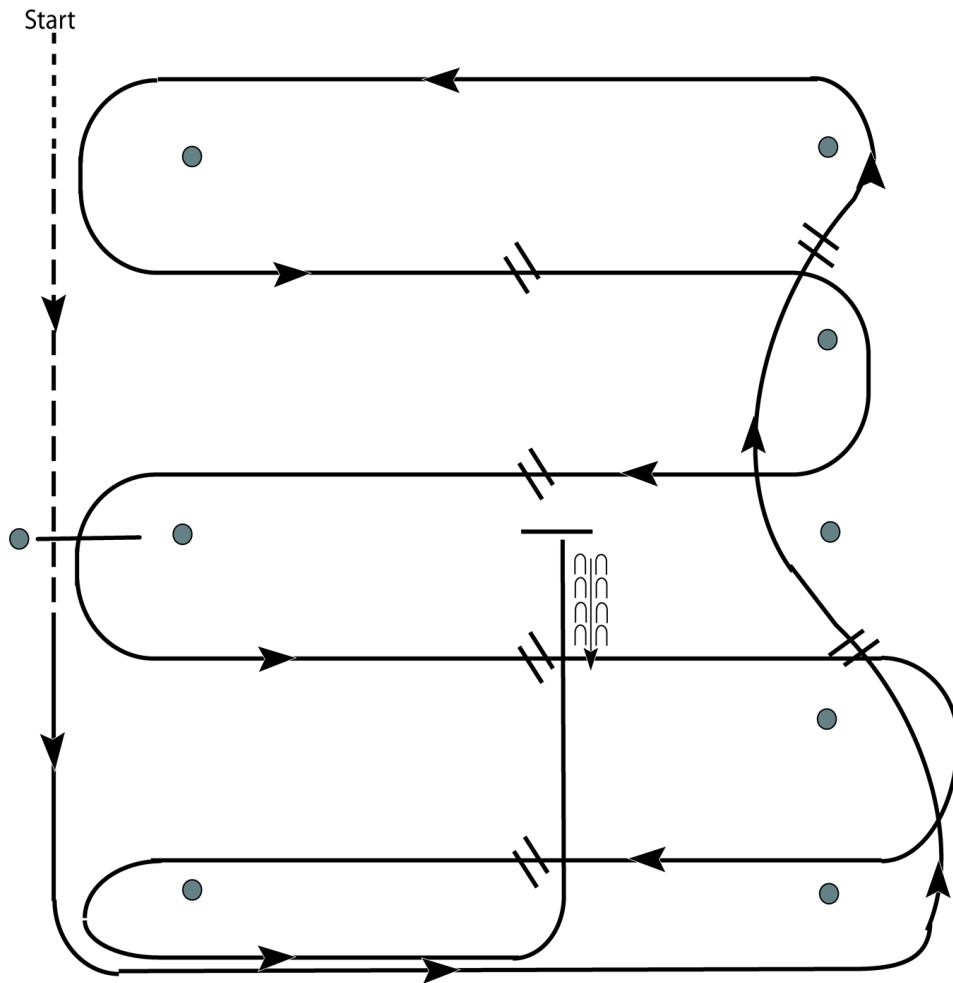

SHOWMANSHIP (SMALL FRY)

Show Date: SATURDAY, JULY 20, 2019

w w w . H o r s e S h o w P a t t e r n s . c o m

w w w . H o r s e S h o w P a t t e r n s . c o m

1. Walk from A to B.
2. Trot from B to the Judge.
3. Stop and set up for inspection.
4. When dismissed perform a 270 degree turn and walk straight away from the Judge.

Walk 

Trot 

Back 

Marker 

Judge 

[S/WT-2]

Pattern Provided by:
*CAROLYN RICE, CA; LORI GINGRICH, OH & DAREN
WRIGHT, OH*

2019 AREA 1 SUNSATIONAL SUMMER CIRCUIT

WESTERN RIDING (ROOKIE & LEVEL 1 OPEN, YOUTH & AMATEUR)

Show Date: SATURDAY, JULY 20, 2019

1. Walk at least 15' & jog over log.
2. Transition to left lead and lope around end.
3. First line change.
4. Second line change. Lope around end of arena
5. First crossing change.
6. Second crossing change.
7. Lope over log.
8. Third crossing change.
9. Fourth crossing change.
10. Lope up the center, stop and back.