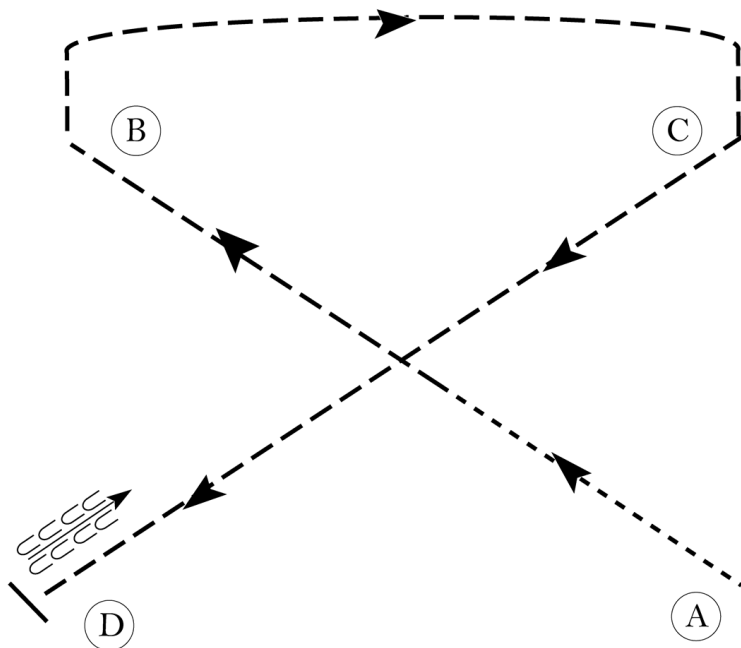

2019 AREA 1 SUNSATIONAL SUMMER CIRCUIT

HUNT SEAT EQUIT. (LEVEL 1 WALK TROT YOUTH & AMATEUR)

Show Date: SATURDAY, JULY 20, 2019

w w w . H o r s e S h o w P a t t e r n s . c o m

w w w . H o r s e S h o w P a t t e r n s . c o m

Be ready at A.

1. Walk 1/2 way to B.
2. Posting trot on the left diagonal to B.
3. Sitting trot to C.
4. Posting trot on the right diagonal to D.
5. Halt at D and back approximately one horse length.

Exit at a sitting trot.

Walk	-----
Trot	- - - - -
Extended Trot	— — — — —
Canter	—————
Leg Yield	|||||
Lead Change	— / —
Back	←←←←←
Marker	Ⓚ
Sidepass	← - - - - →
Hand Gallop	— — — — —

[HSE/WT-24]

Pattern Provided by:
CAROLYN RICE, CA; LORI GINGRICH, OH & DAREN
WRIGHT, OH