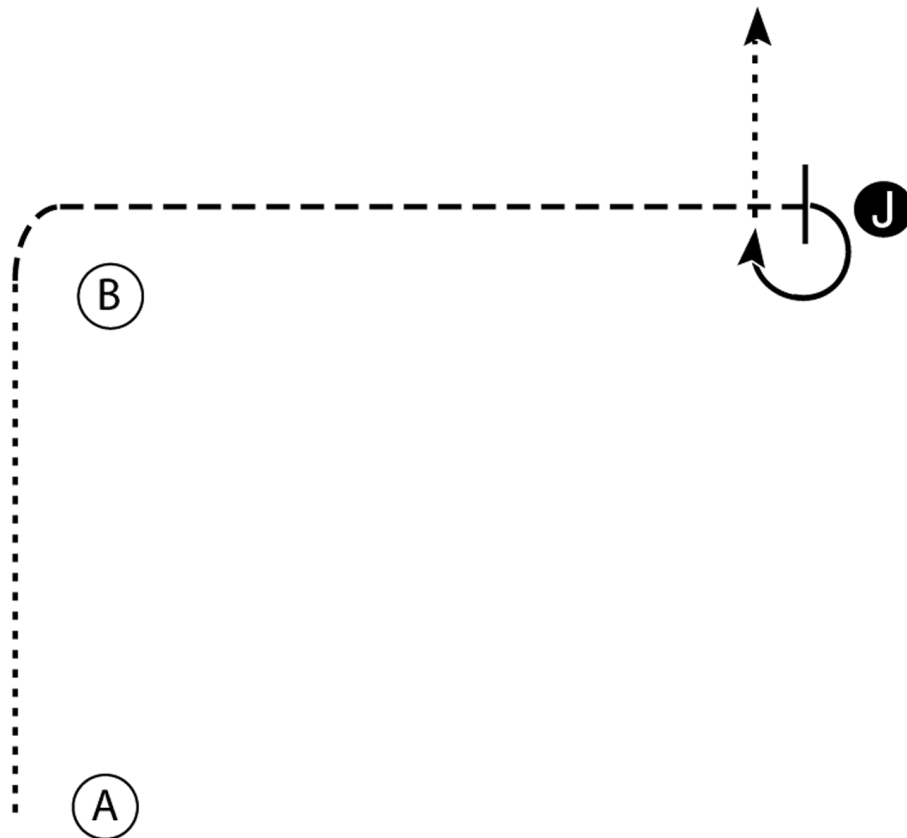

Show Date: SATURDAY, JULY 20, 2019

www.HorseShowPatterns.com

www.HorseShowPatterns.com

Be ready at A.

1. Trot from A around B and half way to the Judge.
2. Break to the walk. Walk to the Judge.
3. Stop and perform a 180 degree turn. Set up for inspection.
4. When dismissed, perform a 270 degree turn and trot straight away from the Judge.

Follow the instructions of your ring steward.

Walk	-----
Trot	- - - - -
Back	←
Marker	ⓑ
Judge	ⓙ

[S/2-33]

Pattern Provided by:
*CAROLYN RICE, CA; LORI GINGRICH, OH & DAREN
 WRIGHT, OH*

2019 AREA 1 SUNSATIONAL SUMMER CIRCUIT

SHOWMANSHIP (SMALL FRY)

Show Date: SATURDAY, JULY 20, 2019

w w w . H o r s e S h o w P a t t e r n s . c o m

w w w . H o r s e S h o w P a t t e r n s . c o m

1. Walk from A to B.
2. Trot from B to the Judge.
3. Stop and set up for inspection.
4. When dismissed perform a 270 degree turn and walk straight away from the Judge.