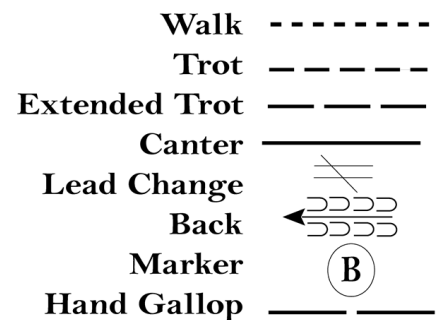

[HSE/2-52]

Pattern Provided by:
**CAROLYN RICE, CA; LORI GINGRICH, OH & DAREN
WRIGHT, OH**